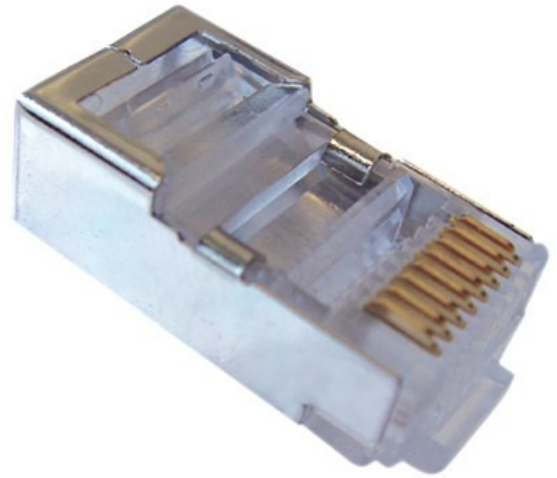

## RJ Connectoren

Package type: BX á 25 pce

/productimages/183268.jpg

PRODUCT SPECIFICATIONS:

Model	Plug
Type of connector	RJ45 8(8)
Screened	Yes
Category	5E
Connection type	Crimp
Special tool necessary	Yes
Suitable for round cable	Yes
Suitable for flat cable	No
Suitable for solid conductors	Yes
Colour	Transparent
Housing material	Polycarbonate (PC)
	Yes
	Yes