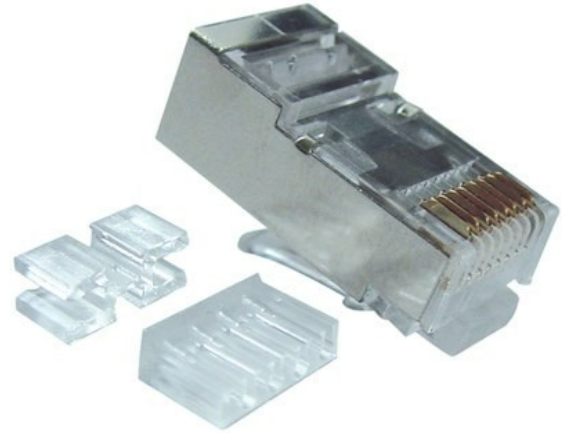

Klemko Techniek B.V.
Tel.: +31 (0)880023300
E-mail: info@klemko.nl

klemko®

/productimages/183269.jpg

RJ Connectoren

Package type: BX á 25 pce

PRODUCT SPECIFICATIONS:

Model	Plug
Type of connector	RJ45 8(8)
Screened	Yes
Category	6
Connection type	Crimp
Special tool necessary	Yes
Suitable for round cable	Yes
Suitable for flat cable	No
Suitable for solid conductors	Yes
Colour	Transparent
Housing material	Polycarbonate (PC)
	Yes
	Yes