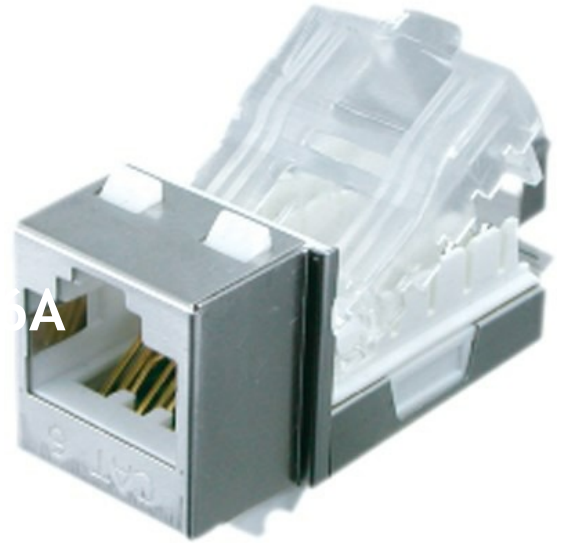

# klemko®

/productimages/183302.jpg

Chassisdelen - Keystone

Package type: BG á 5 pce

PRODUCT SPECIFICATIONS:

Model	Bus (jack)
Type of connector	RJ45 8(8)
Screened	Yes
Category	6
Connection type	110
Special tool necessary	Yes
Suitable for round cable	Yes
Suitable for flat cable	Yes
Colour	Silver
Housing material	Polycarbonate (PC)
	Yes
	Yes