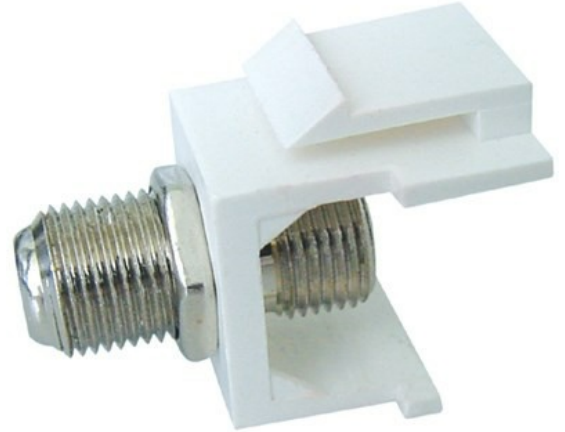

Klemko Techniek B.V.
Phone: +31 (0)880023300
E-mail: info@klemko.nl

klemko®

/productimages/183475.jpg

Modulaire Wandcontactdoos

Package type: CT á 10 pce

PRODUCT SPECIFICATIONS:

Surface mounting	No
Duct installation	No
Floor box/sub-floor mounted	No
Type of fastening	Screwing
Type of connector	Other
With buses/couplings	No
Suitable for number of connectors	1
Category	Other
Colour	White
Shielded buses	No
Shielded housing	No
Separate earthing connection	No
With label space	No
Compatible with third-party covers	No
Separate strain relief	No
Outlet direction	Straight
With dust cover	No
Mechanical coding	No
Colour coding	No
With terminal resistor	No
Flush-mounted installation	No
Yes	
Connector	F-Connector