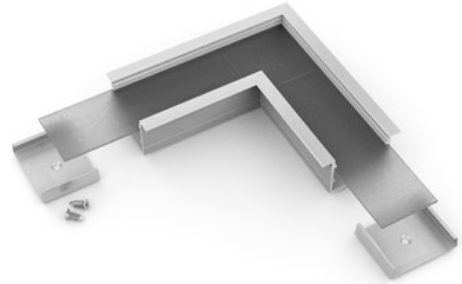

# klemko®

/productimages/865514.jpg

**Profielen voor ledstrips**

Package type: CT á 1 pce

### PRODUCT SPECIFICATIONS:

Colour	Grey
Aluminium	
Type of accessory/spare part	Profile
Mounting	Built-in
Accessory	Yes
Spare part	Yes
(mm)	4 - 30
Length (mm)	115
Width (mm)	115
Height (mm)	24
Model	Profile