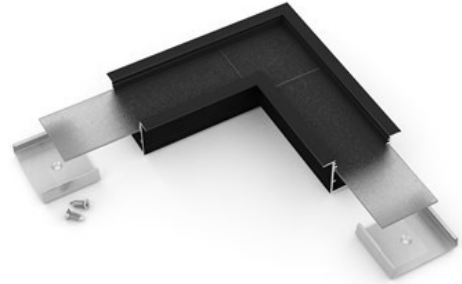

Klemko Techniek B.V.
Phone: +31 (0)880023300
E-mail: info@klemko.nl

klemko®

/productimages/865520.jpg

Profielen voor ledstrips

Package type: CT á 1 pce

PRODUCT SPECIFICATIONS:

Colour	Black
Aluminium	
Type of accessory/spare part	Profile
Mounting	Built-in
Accessory	Yes
Spare part	Yes
(mm)	4 - 30
Length (mm)	115
Width (mm)	115
Height (mm)	24
RAL-number (similar)	9005
Surface finishing	Matt
Model	Profile