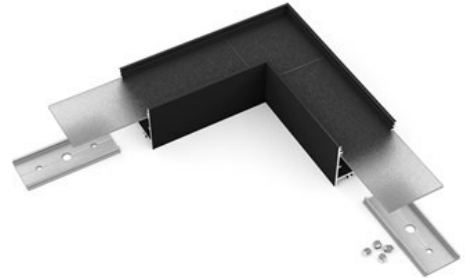

# klemko®

/productimages/865642.jpg

**Profielen voor ledstrips**

Package type: CT á 1 pce

**PRODUCT SPECIFICATIONS:**

Colour	Black
Aluminium	
Type of accessory/spare part	Profile
Mounting	Surface mounting
Accessory	Yes
Spare part	Yes
(mm)	4 - 30
Length (mm)	100
Width (mm)	100
Height (mm)	29.6
RAL-number (similar)	9005
Surface finishing	Matt
Model	Profile