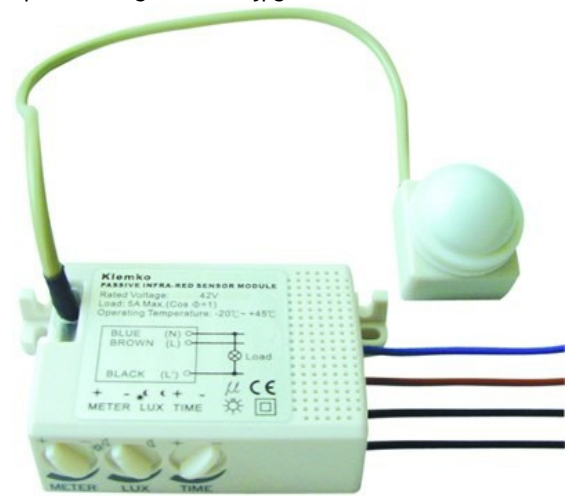

/productimages/870500.jpg

Bewegingsmelder inbouw

Package type: CT á 1 pce

PRODUCT SPECIFICATIONS:

Model	Movement sensor
Passive infrared	
Technique	Passive infrared
Constant light control	No
HVAC-control	No
Forced switch off	No
Relay	
Networkable	No
Suitable for wall mounting	No
Optimum mounting height (m)	2.5
Max. reach sideways (m)	6
Diameter reach on floor (m)	6
(W)	100
Suitable for wireless transmission	No
Remote operation	No
2	
With remote control	No
Response value sensitivity adjustable	Yes
Response value luminosity adjustable	Yes
(W)	1000
Teach-function for response value luminosity	No
Dim function with dimmer basic element	No
Mounting method	Flush mounted (plaster)
Material	Plastic
Material quality	Thermoplastic
Colour	White
RAL-number (similar)	9010
Transparent	No
Degree of protection (IP)	IP55
Voltage type	AC
Min. switch-on time (s)	6
Max. duty cycle (min)	20
Detection angle horizontal (°)	1 - 100
(m)	0.35
Response value luminosity (lx)	5 - 10000
Max. switching power (W)	1000
(W)	1.1
Built-in size (mm)	22
Number of switching zones	1
Max. starting current (A)	78
Frequency (Hz)	50 - 60

Scan angle (°)	100
Max. presence range (m ²)	30
Connection type	Open end
With connection cable	No
Width (mm)	82
Height (mm)	20.5
Depth (mm)	45
Built-in diameter (mm)	22
Yes	
Compatible with Google Assistant	No
Compatible with Amazon Alexa	No
IFTTT support available	No
Nominal voltage (V)	230 - 230
(V)	220 - 240
(m ²)	30
No	
Yes	
Compatible with Casambi	No