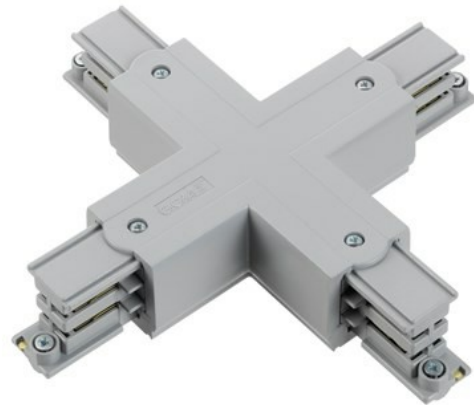

## 876320 - LR-VBX-AL

**Euro 3 Fase Spanningsrail**

Package type: CT á 1 Metre

/productimages/876320.jpg

PRODUCT SPECIFICATIONS:

Number of groups/phases	3
Nominal voltage (V)	220 - 240
Shape	Rectangular
Material	Plastic
Surface finishing	Matt
Colour	Aluminium
Length (mm)	95
Width (mm)	95
Connector	
Nominal voltage (V)	230
Housing colour	7040
Suitable for surface mounting	Yes