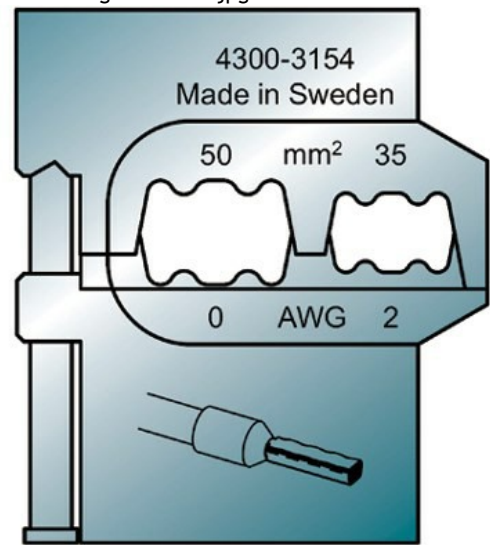

## Inzetmatrijs voor Krimptang

Package type: CT á 1 pce

/productimages/930634.jpg

PRODUCT SPECIFICATIONS:

Application

Cable end sleeves

Model

Matrix

Compression shape

Trapezoid compression

Cross section (mm<sup>2</sup>)

35 - 50